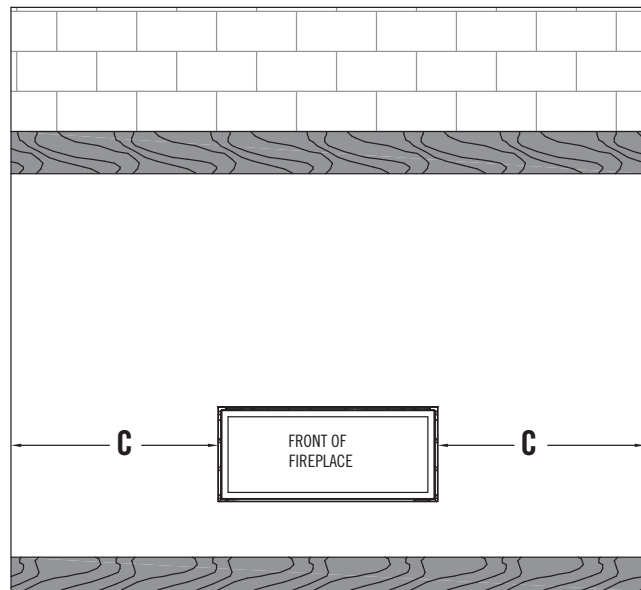

The overhang (A) must be a minimum of 1/2 or greater of the roofline elevation (B) above the base of the fireplace.

The width of the overhang to each side of the appliance (C) must be a minimum of 1/2 or greater of the roofline elevation (B) above the base of the fireplace.